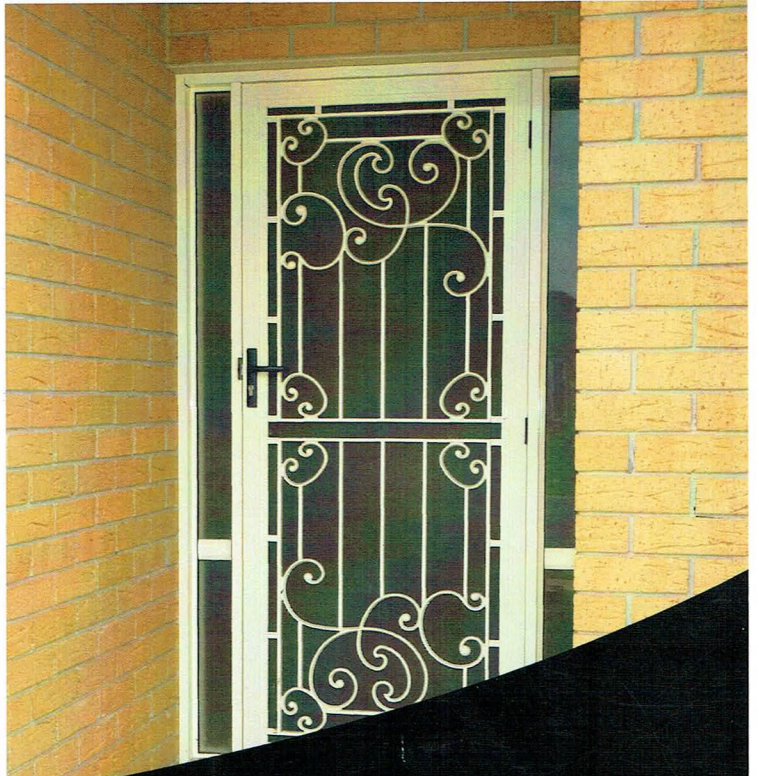

# Platinum

Security Doors

THE SECURITY DOOR **SPECIALISTS**

STRENGTH WITH SIMPLICITY OF *Style...*

## ULTRASAFE

Clear Vision Stainless Steel Mesh

Ultra Safe Stainless Steel Screens deliver an exceptional level of clarity and unrestricted vision, making them suitable for a wide range of applications from Hinged and Sliding Doors through to Patio Enclosures and Window Grilles.

With a minimum of maintenance, your Ultra Safe Stainless Steel Screens will retain their good looks and resist the elements for years to come..

Manufactured from High Tensile Marine Grade 316 Stainless Steel and combined with the safe strength and flexibility of aluminium frames, Ultra Safe Stainless Steel Screens offer unparalleled clarity of vision with enhanced security.