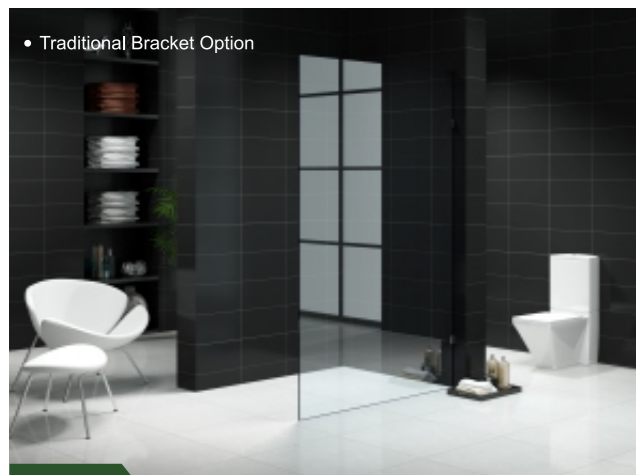

Authorised distributor:

BELLA VISTA Bathware

- 100% Fully Frameless Walk in Shower Screen.
- Designed to mount on shower base or direct onto tiles.
- 10 years warranty*.
- Certified Australian Standard Glass.
- Optional stabiliser bars and channels.
- 10mm to 12mm thick depending on the size required.
- 2000mm high Toughened Glass (safety glass).
- Quality brass/chrome plated hardware.
- User friendly (DIY).
- Frameless screens are hygienic & require minimal cleaning