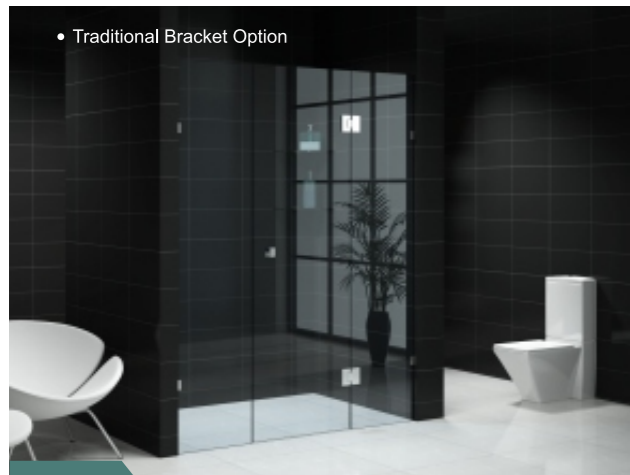

- 100% Fully Frameless Shower Screen.
- Designed to mount on shower base or direct onto tiles.
- 10 years warranty*.
- Traditional and rigid design.
- Certified Australian Standard Glass.
- Optional handles and fittings.
- 10mm thick and 2000mm high Toughened Glass (safety glass).
- Quality brass/chrome plated hinges and hardware.
- Spring loaded hinges.
- User friendly (DIY).
- Frameless screens are hygienic & require minimal cleaning.