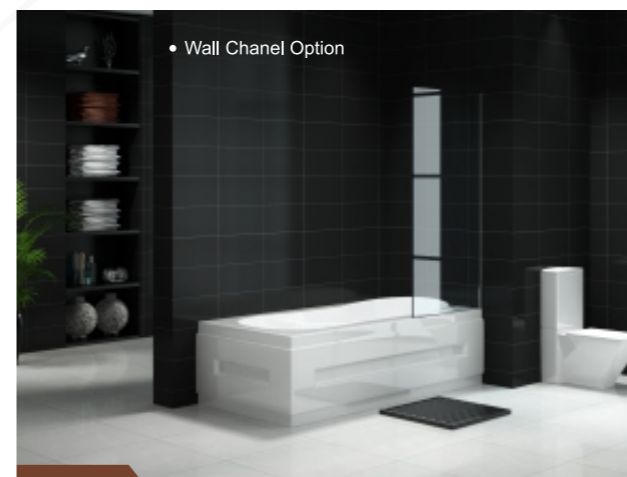

Authorised distributor:

BELLA VISTA Bathware

- 100% Fully Frameless Walk in Shower Screen.
- Designed to mount on shower base or direct onto tiles.
- 10 years warranty*.
- Certified Australian Standard Glass.
- Optional stabiliser bars and channels.
- 10mm to 12mm thick depending on the size required.
- 2000mm high Toughened Glass (safety glass).
- Quality brass/chrome plated hardware.
- User friendly (DIY).
- Frameless screens are hygienic & require minimal cleaning

- 100% Fully Frameless Walk in Shower Screen.
- Designed to mount on shower base or direct onto tiles.
- 10 years warranty*.
- Certified Australian Standard Glass.
- Optional stabiliser bars and channels.
- 10mm to 12mm thick depending on the size required.
- 2000mm high Toughened Glass (safety glass).
- Quality brass/chrome plated hardware.
- User friendly (DIY).
- Frameless screens are hygienic & require minimal cleaning

- 100% Fully Frameless over bath Screens.
- Designed to mount on bath or direct on the hob depending on the design.
- 10 years warranty*.
- Traditional and rigid design.
- Certified Australian Standard Glass.
- 10mm thick and 1450mm high.
- Toughened Glass (safety glass).
- Quality brass/chrome plated hinges and hardware.
- Spring loaded hinges 180 degree (from centre 90 degree inwards or outwards).
- Optional polished alloy channel for out of square walls.
- User friendly (DIY).
- Frameless screens are hygienic & require minimal cleaning.