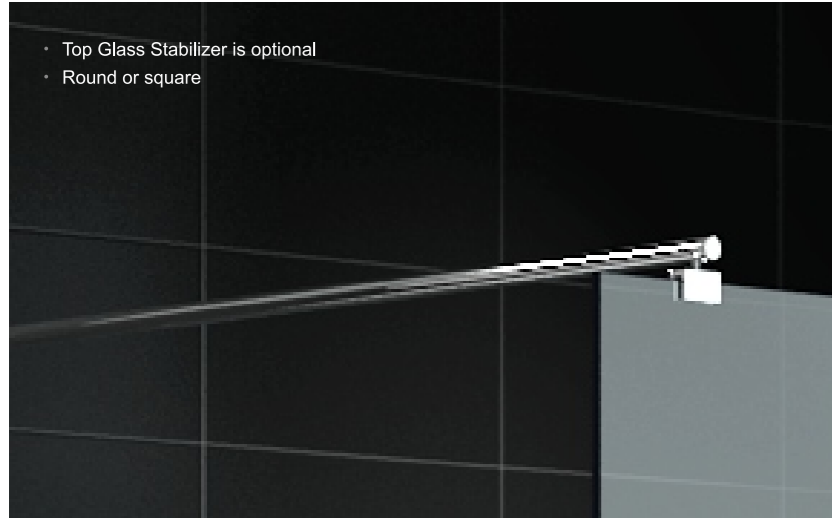

Authorised distributor:

BELLA VISTA Bathware

- 100% Fully Frameless Walk in Shower Screen.
- Designed to mount on shower base or direct onto tiles.
- 10 years warranty*.
- Certified Australian Standard Glass.
- Optional stabiliser bars and channels.
- 10mm to 12mm thick depending on the size required.
- 2000mm high Toughened Glass (safety glass).
- Quality brass/chrome plated hardware.
- User friendly (DIY).
- Frameless screens are hygienic & require minimal cleaning