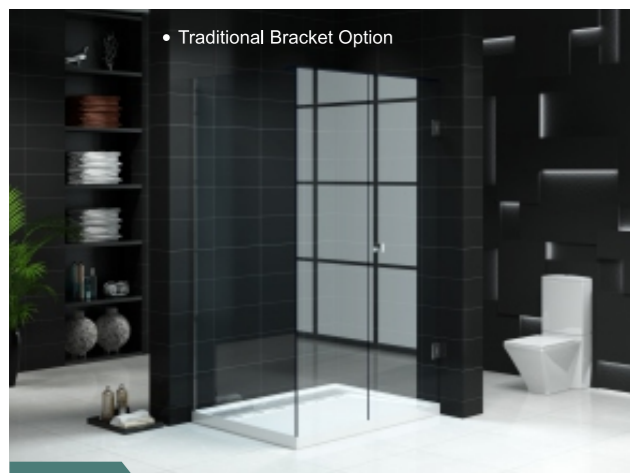

- 100% Fully Frameless Shower Screen.
- Designed to mount on shower base or direct onto tiles.
- 10 years warranty*.
- Traditional and rigid design.
- Certified Australian Standard Glass.
- Optional handles and fittings.
- 10mm thick and 2000mm high Toughened Glass (safety glass).
- Quality brass/chrome plated hinges and hardware.
- Spring loaded hinges.
- User friendly (DIY).
- Frameless screens are hygienic & require minimal cleaning.