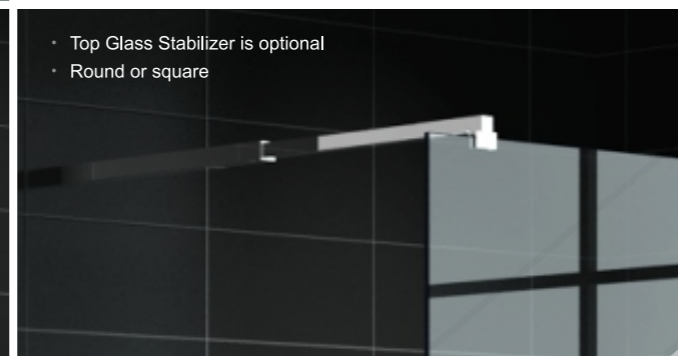

- 100% Fully Frameless Walk in Shower Screen.
- Designed to mount on shower base or direct onto tiles.
- 10 years warranty*.
- Certified Australian Standard Glass.
- Optional stabiliser bars and channels.
- 10mm to 12mm thick depending on the size required.
- 2000mm high Toughened Glass (safety glass).
- Quality brass/chrome plated hardware.
- User friendly (DIY).
- Frameless screens are hygienic & require minimal cleaning